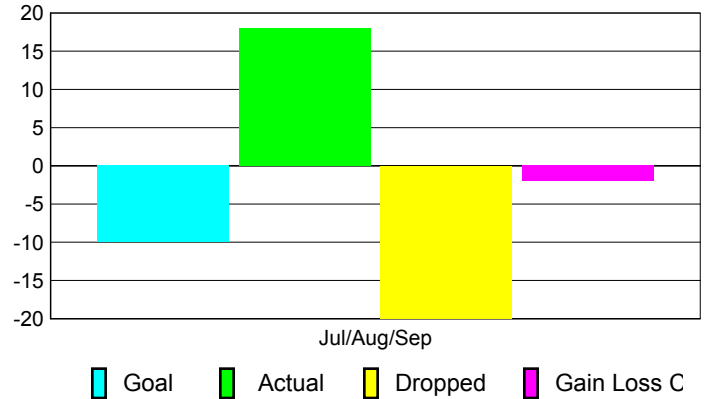

2010-2011 GMT Reports for District (or Undistricted) **District 20 E2**

GMT: **ED J LECIUS**

Location: **NEW YORK**

GMT CA: **1**

CLUBS

Club Results
2010-2011

Clubs
2009-2010

Month	New Club Goal	Actual New Clubs	Actual Dropped Clubs	Gain/Loss of Clubs	Gain/Loss of Clubs
Jul/Aug/Sep	0	0	0	0	0
Totals	0	0	0	0	0

Club Results 2010-2011

Goal, New, Dropped, Gain/Loss

MEMBERSHIP

Membership Results
2010-2011

Membership
2009-2010

Month	Net Memb Goal	Actual New Memb	Actual Dropped Memb	Gain/Loss of Memb	Gain/Loss of Memb
Jul/Aug/Sep	-10	18	-20	-2	6
Totals	-10	18	-20	-2	6

Membership Results 2010-2011

Goal, New, Dropped, Gain/Loss

Comparison of Club Gain/Loss

Current Year Compared to the Previous Year

Comparison of Membership Gain/Loss

Current Year Compared to the Previous Year